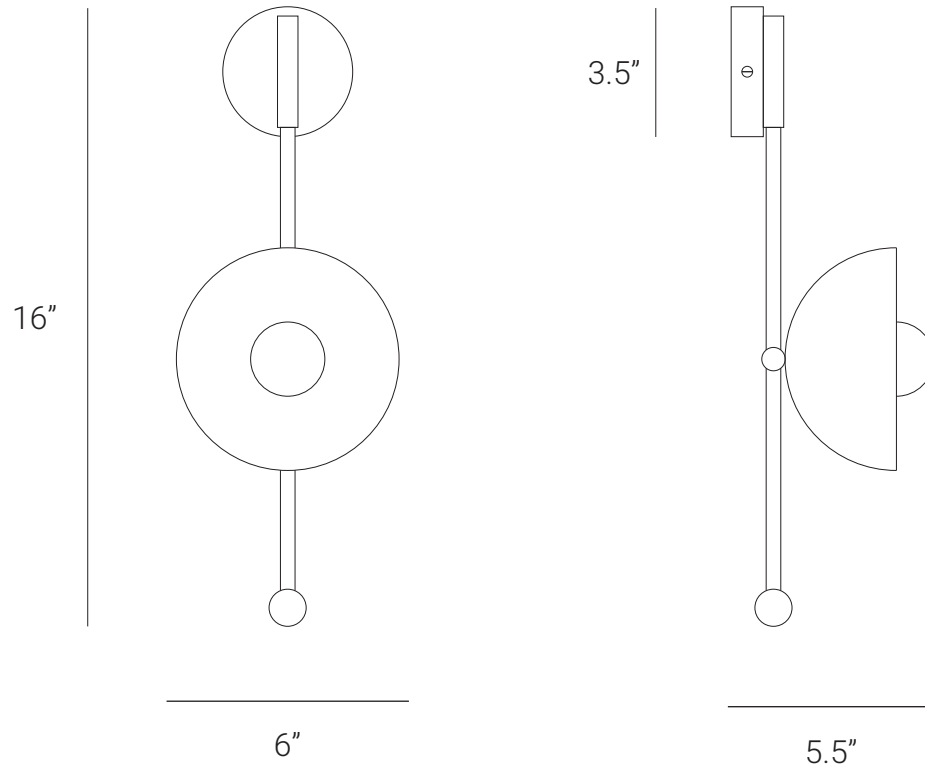

LAMP SHAPER

DROP (Wall Sconce Small Two)

The Drop series is a new range of contemporary lighting by Lamp Shaper. The Drop series is inspired by water drops. This series has a timelessness and simple design, it's perfect for enhancing a space and offering a warm and distinct feeling to an area. Drop series comprises pendants, chandeliers, wall sconce, table lamp and floor lamp.

HANDMADE IN INDIA

WWW.LAMPSHAPER.COM

INFO@LAMPSHAPER.COM

LAMP SHAPER

PRODUCT SPECIFICATION

Series: DROP

Product: WALL SCONCE SMALL TWO

Design: 2022

Product Code: LSDWSS2

Product Weight: 0.5KG

Dimension: H-16", W-5.5", D-6"

Bulb Illumination: SOCKET BASE-E27,
(40)W INCANDESCENT, WARM WHITE
VOLTAGE (220-240), CE APPROVED

DIMMABLE : YES

Material: BRASS

Finishes: BRUSHED BRASS, RAW BRASS, AGED
BRASS, BURNT BRASS

Lead Time Approx: 5-6 WEEKS

FINISHED & ASSEMBLED BY HAND

ALL PIECES MADE TO ORDER

CUSTOMIZATION AVAILABLE

50% DEPOSIT IT REQUIRED

DUE BALANCE PRIOR TO SHIPPING